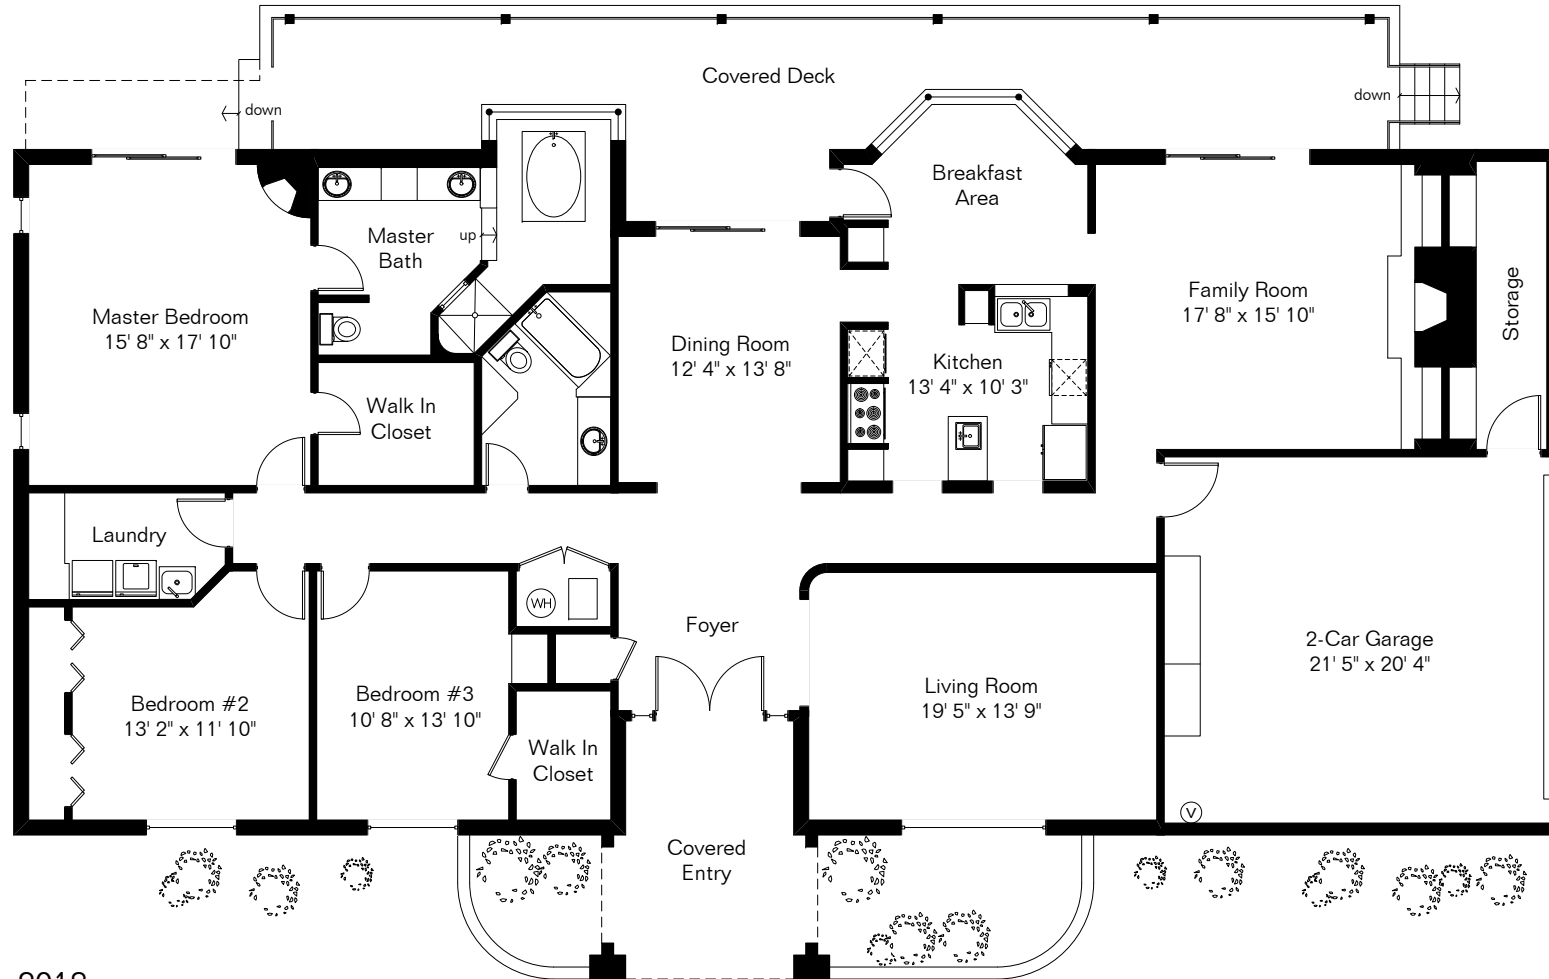

The square footages and room size information are deemed to be reliable but are not guaranteed and should be independently verified.

# 5631 E Pinchot Rd

Pool Area

Site Visit July 2018

Copyright 2018 Floor Plans First! LLC  
All Rights Reserved.

Living Area 2,649 Sq Ft  
Garage 561 Sq Ft

[www.FloorPlansFirst.com](http://www.FloorPlansFirst.com)